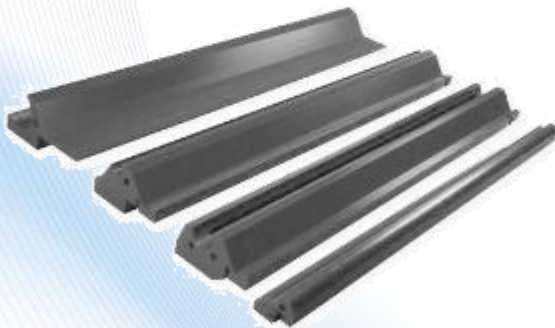

MAINTREX

Sizer rods and beds

Chromium coated grooved rod

Ceramic coated smooth rod

Wire wound rod

Chromium coated smooth rod

We have range of consumables for sizer application rods and beds.

We supply OEM parts with same specification and materials.